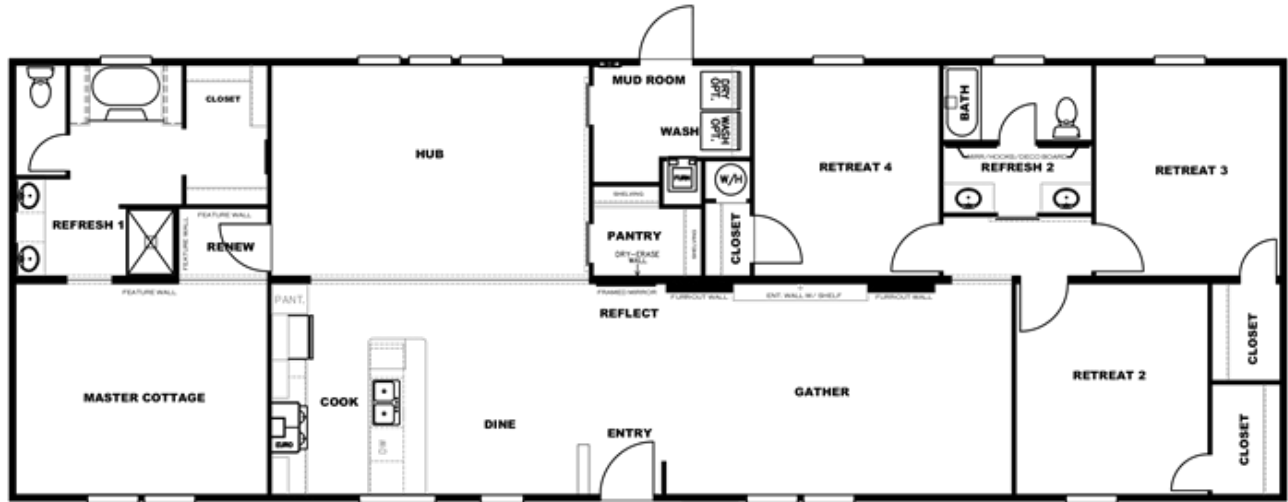

THE BREEZE II 11M025

THE BREEZE II 11M025 Model number: 76SSP28764AH

4 beds • 2 baths • 2128 sq.ft. • 28' width • 76' depth

Our home building facilities invest in continuous product and process improvements. Plans, dimensions, features, materials, specifications and availability are subject to change without notice or obligation. Renderings and floor plans are representative likenesses of our homes and may differ from the actual homes. We invite you to tour a Home Center near you and inspect the highest value in quality housing available or call (910) 596-0200 to speak with a Home Consultant. Copyright 2017, CMH. All rights reserved.