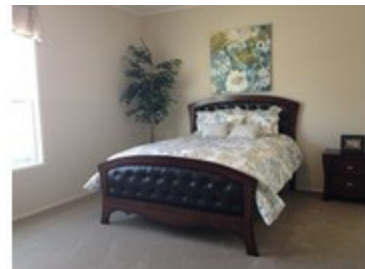

SWEET CAROLINE

SWEET CAROLINE Model number: 58SCS28724AH

4 beds • 2 baths • 2016 sq.ft. • 28' width • 72' depth

Our home building facilities invest in continuous product and process improvements. Plans, dimensions, features, materials, specifications and availability are subject to change without notice or obligation. Renderings and floor plans are representative likenesses of our homes and may differ from the actual homes. We invite you to tour a Home Center near you and inspect the highest value in quality housing available or call (910) 596-0200 to speak with a Home Consultant. Copyright 2017, CMH. All rights reserved.