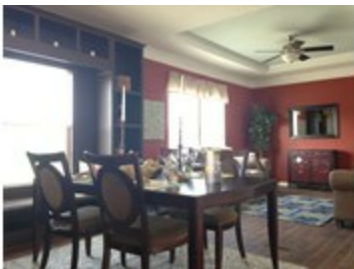

SWEET CAROLINE

SWEET CAROLINE Model number: 58SCS28724AH

4 beds • 2 baths • 2016 sq.ft. • 28' width • 72' depth

Our home building facilities invest in continuous product and process improvements. Plans, dimensions, features, materials, specifications and availability are subject to change without notice or obligation. Renderings and floor plans are representative likenesses of our homes and may differ from the actual homes. We invite you to tour a Home Center near you and inspect the highest value in quality housing available or call (910) 596-0200 to speak with a Home Consultant. Copyright 2017, CMH. All rights reserved.