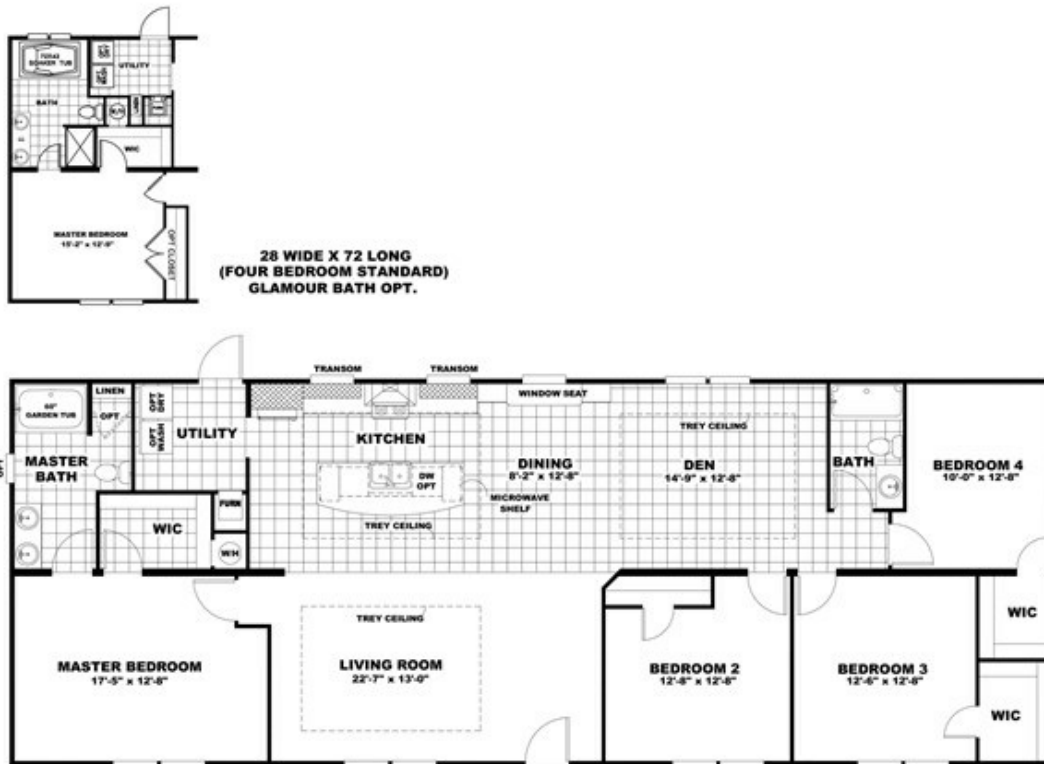

SWEET CAROLINE

SWEET CAROLINE Model number: 58SCS28724AH

4 beds • 2 baths • 2016 sq.ft. • 28' width • 72' depth

Our home building facilities invest in continuous product and process improvements. Plans, dimensions, features, materials, specifications and availability are subject to change without notice or obligation. Renderings and floor plans are representative likenesses of our homes and may differ from the actual homes. We invite you to tour a Home Center near you and inspect the highest value in quality housing available or call (910) 596-0200 to speak with a Home Consultant. Copyright 2017, CMH. All rights reserved.